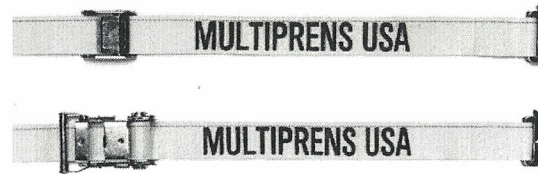

WINCH STRAPS

- 2042-27 - 4" x 27' Winch Strap w/ Flat Hook
- 2042-30 - 4" x 30' Winch Strap w/ Flat Hook

HD WORK LIGHT

1800 LUMENS

- Adjustable Beam
- 4 Powerful Magnets on Base
- AC/DC Adaptor & Car Charger Included
- Battery Operated

8021-MWL-HD-BO-1

RATCHET STRAPS

- 5822-27 - 2" x 27' Ratchet Strap w/ Flat Hooks
- 5822-30 - 2" x 30' Ratchet Strap w/ Flat Hooks

Shop the Savings and Contact Customer Service Today!

TARP STRAPS

- 5409 - 9" Rubber Tarp Strap
- 5415 - 15" Rubber Tarp Strap
- 5421 - 21" Rubber Tarp Strap
- 5431 - 31" Rubber Tarp Strap
- 5441 - 41" Rubber Tarp Strap

INTERIOR VAN STRAPS

- 6126-12 - 2" x 12' Cam Buckle Strap w/ E-Fittings
- 6226-12 - 2" x 12' Ratchet Strap w/ E-Fittings
- 6126-16 - 2" x 16' Cam Buckle Strap w/ E-Fittings
- 6226-16 - 2" x 16' Ratchet Strap w/ E-Fittings